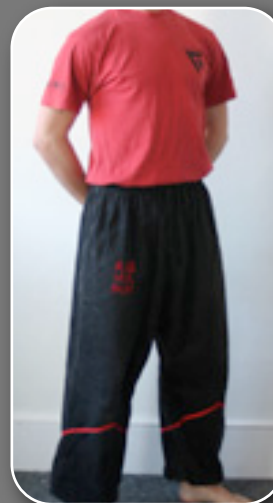

Advanced Stage 10-12 SG

Journeyman Level / Technician Grades 1-4

Fire Stage Passed 12 SG

Water/Earth/Wood Stages 1-3 TG

Metal Stage 4 TG

The same designs are worn for both primary arts of Kung-Fu or Escrima.