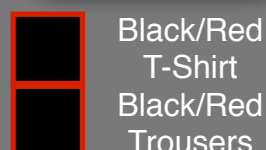

Advanced Stage 10-12 SG

Journeyman Level / Technician Grades 1-4

Fire Stage Passed 12 SG

Water/Earth/Wood Stages 1-3 TG

Metal Stage 4 TG

The same designs are worn for both primary arts of Kung-Fu or Escrima.

Your uniform colour shows your current stage of training. We use these colours to divide our classes, so all members are required to own & wear a t-shirt during training.